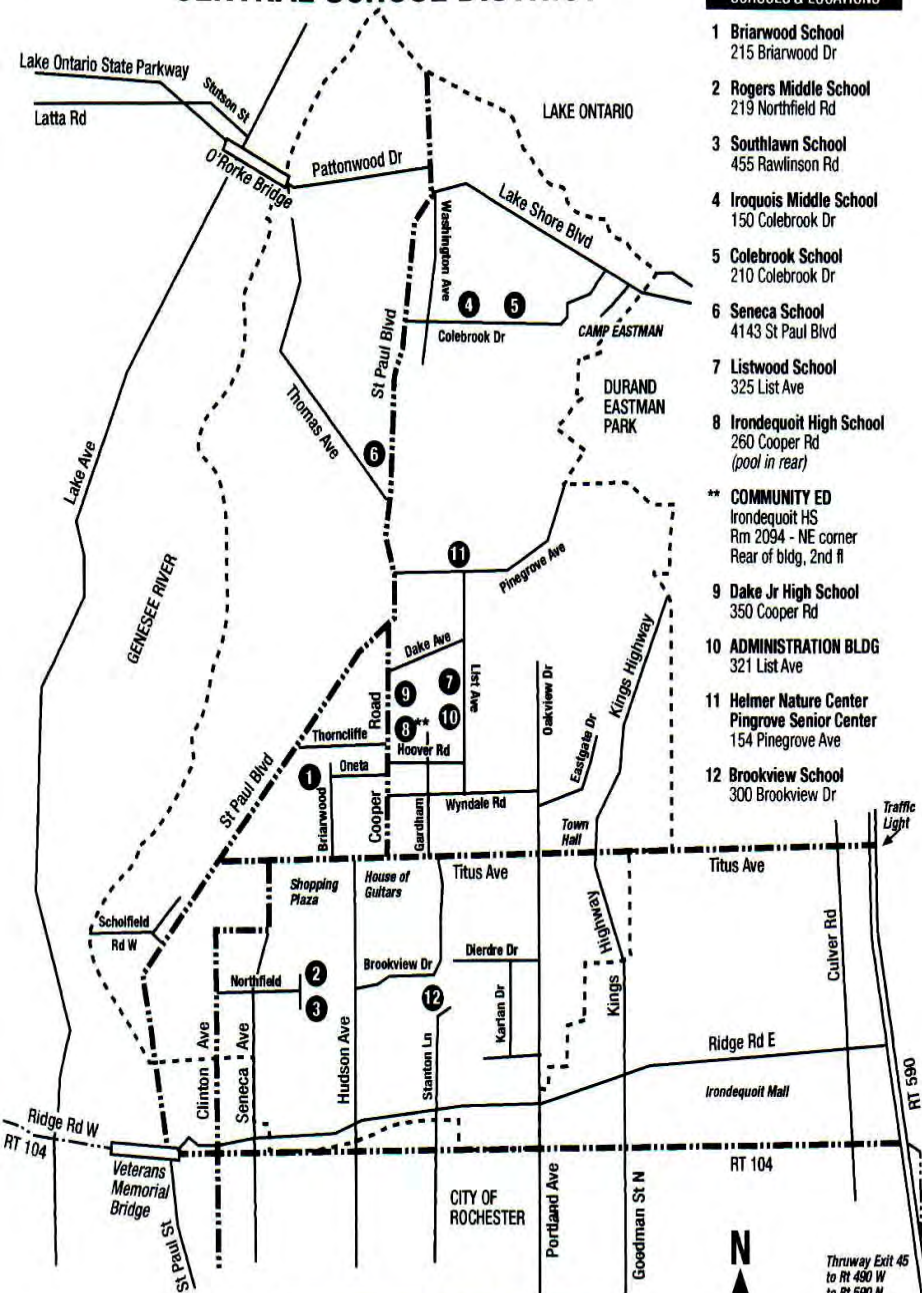

To attend school in West Irondequoit, students must reside within the district boundaries. There are six K-3 neighborhood schools and two 4-6 schools. K – 6 students are usually assigned to a school according to the street on which they reside. However, additional circumstances may require a student to attend a school other than the one assigned to their street (e.g., enrollment levels, educational needs). In the street directory, the columns list the street names and which schools are assigned to each street.

## SCHOOLS & LOCATIONS

- 1 Briarwood School  
215 Briarwood Dr
- 2 Rogers Middle School  
219 Northfield Rd
- 3 Southlawn School  
455 Rawlinson Rd
- 4 Iroquois Middle School  
150 Colebrook Dr
- 5 Colebrook School  
210 Colebrook Dr
- 6 Seneca School  
4143 St Paul Blvd
- 7 Listwood School  
325 List Ave
- 8 Irondequoit High School  
260 Cooper Rd  
*(pool in rear)*
- \*\* COMMUNITY ED  
Irondequoit HS  
Rm 2094 - NE corner  
Rear of bldg, 2nd fl
- 9 Dake Jr High School  
350 Cooper Rd
- 10 ADMINISTRATION BLDG  
321 List Ave
- 11 Helmer Nature Center  
Pingrove Senior Center  
154 Pinegrove Ave
- 12 Brookview School  
300 Brookview Dr

--- District Boundary  
 - - - Connecting Bus Routes

Thruway Exit 45  
to Rt 490 W  
to Rt 590 N

**WEST IRONDEQUOIT CENTRAL SCHOOL DISTRICT  
STREET DIRECTORY**

To attend school in West Irondequoit, students must reside within the district boundaries. There are six K-3 neighborhood schools and two 4-6 schools. K – 6 students are usually assigned to a school according to the street on which they reside. However, additional circumstances may require a student to attend a school other than the one assigned to their street (e.g., enrollment levels, educational needs). The columns below list the street names and which schools are assigned to each street.